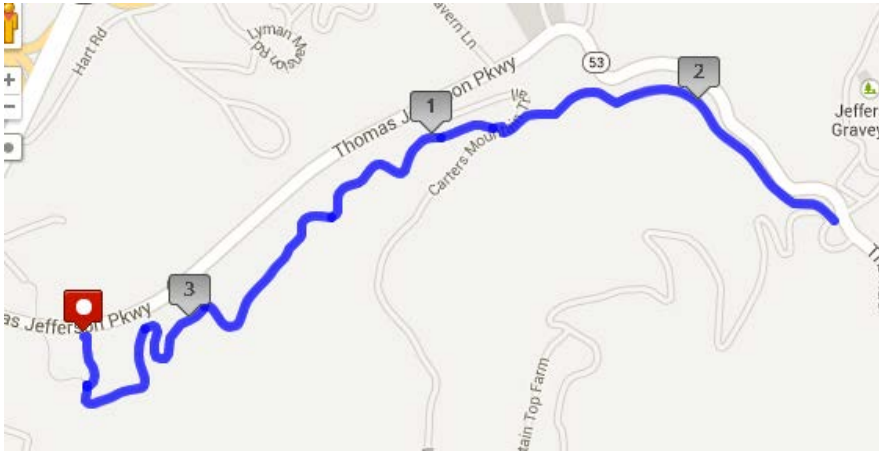

C'Ville Walks With Heart: Walk #9- 3.75 miles

US 53 (Thomas Jefferson Parkway)

Meet in Parking Lot

- From the parking lot head up the Saunders-Monticello Trail.
- Once you get to the bridge near the entrance of Monticello, turn around and head back down to the parking lot.

In case of emergency, please call Noelle Voges at 813-309-2341.

C'Ville Walks With Heart: Walk #9- 3.75 miles

US 53 (Thomas Jefferson Parkway)

Meet in Parking Lot

- From the parking lot head up the Saunders-Monticello Trail.
- Once you get to the bridge near the entrance of Monticello, turn around and head back down to the parking lot.