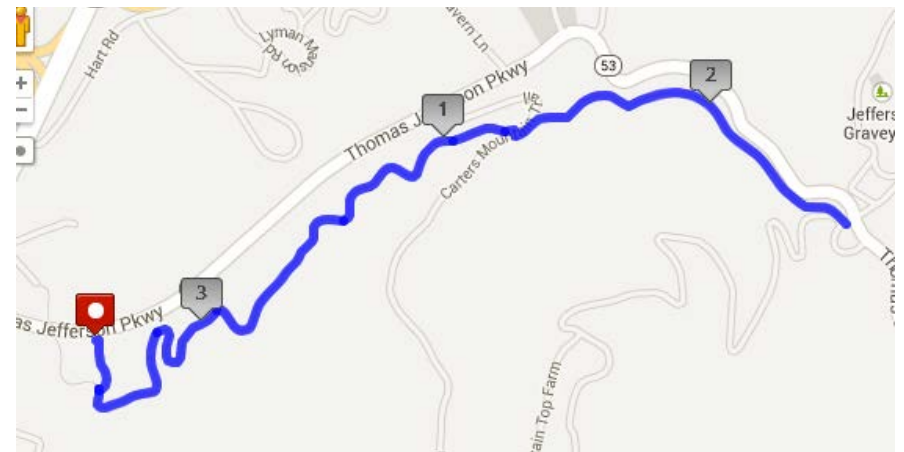

C'Ville Walks With Heart: Walk #9- 3.75 miles

US 53 (Thomas Jefferson Parkway)

Meet in Parking Lot

- From the parking lot head up the Saunders-Monticello Trail.
- Once you get to the bridge near the entrance of Monticello, turn around and head back down to the parking lot.

In case of emergency, please call Noelle Voges at 813-309-2341.

C'Ville Walks With Heart: Walk #9- 3.75 miles

US 53 (Thomas Jefferson Parkway)

Meet in Parking Lot

- From the parking lot head up the Saunders-Monticello Trail.
- Once you get to the bridge near the entrance of Monticello, turn around and head back down to the parking lot.