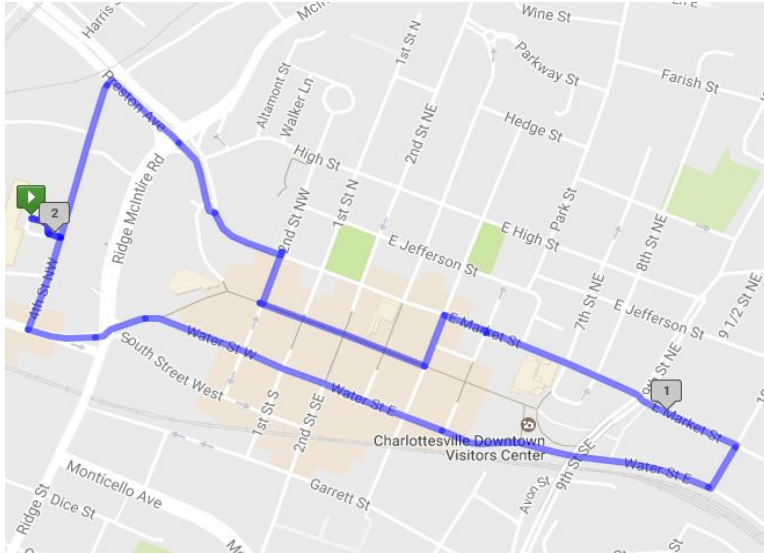

C'Ville Walks With Heart: Walk #5 - 2.0 miles

Jefferson School City Center

233 Fourth Street NW

- Take a right out of Jefferson School and onto 4th St. NW
- Turn left onto West Main St.
- Slight turn onto Water St. W towards the Downtown Mall
- Continue on Water Street towards 10th St. NE
- Turn left on 10th St. NE
- Turn left onto Market St.
- Turn left on 4th St. NE
- Turn right on Main St. and walk through the Downtown Mall
- Turn right on 2nd St. NW
- Turn left onto West Market Street
- Follow Market Street as it turns into Preston Ave.
- Turn left onto 4th St. NW
- Return to Jefferson School City Center (on your right)

In case of emergency, please call Noelle Voges at 813.309.2341.

C'Ville Walks With Heart: Walk #5 - 2.0 miles

Jefferson School City Center

233 Fourth Street NW

- Take a right out of Jefferson School and onto 4th St. NW
- Turn left onto West Main St.
- Slight turn onto Water St. W towards the Downtown Mall
- Continue on Water Street towards 10th St. NE
- Turn left on 10th St. NE
- Turn left onto Market St.
- Turn left on 4th St. NE
- Turn right on Main St. and walk through the Downtown Mall
- Turn right on 2nd St. NW
- Turn left onto West Market Street
- Follow Market Street as it turns into Preston Ave.
- Turn left onto 4th St. NW
- Return to Jefferson School City Center (on your right)