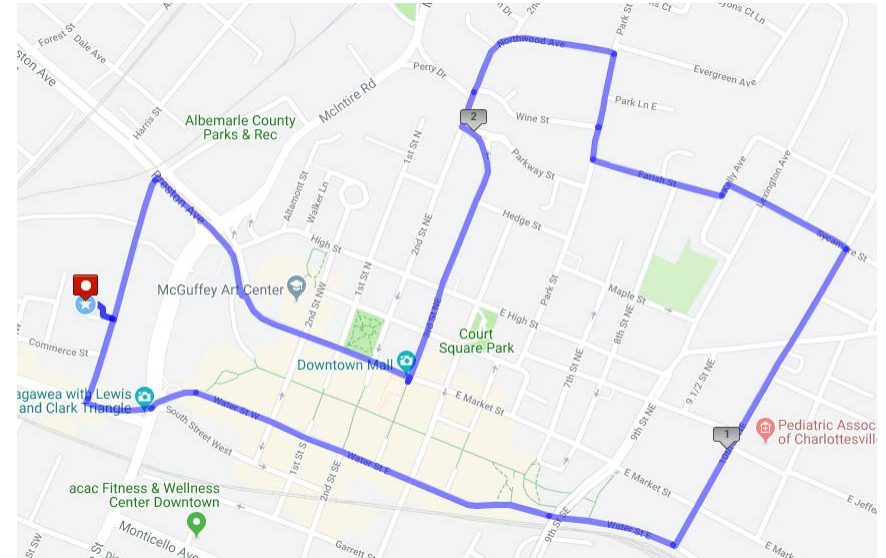

C'Ville Walks With Heart: EXTENDED Walk #5 - 3.0 miles

Jefferson School City Center

233 Fourth Street NW

- Take a right out of Jefferson School and onto 4th St. NW
- Turn left onto West Main St.
- Slight turn onto Water St. W
- Continue on Water Street towards the Downtown Mall
- Turn left on 10th St. NE
- Turn left onto Sycamore St.
- Turn left onto Kelly Ave.
- Turn right onto Farish St.
- Turn right onto Park St.
- Turn left onto Northwood Avenue
- Continue on Northwood as it turns into 2nd Street NE
- Turn right onto Market Street
- Follow Market Street as it turns into Preston Ave.
- Turn left onto 4th St. NW
- Return to Jefferson School City Center (on your right)

In case of emergency, please call Noelle Voges at 813.309.2341.