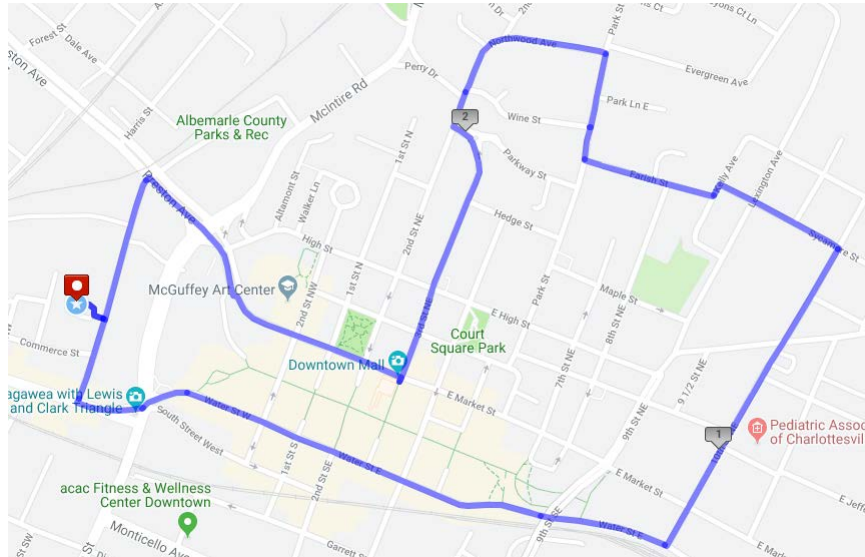

C'Ville Walks With Heart: EXTENDED Walk #5 - 3.0 miles

Jefferson School City Center

233 Fourth Street NW

- Take a right out of Jefferson School and onto 4th St. NW
- Turn left onto West Main St.
- Slight turn onto Water St. W
- Continue on Water Street towards the Downtown Mall
- Turn left on 10th St. NE
- Turn left onto Sycamore St.
- Turn left onto Kelly Ave.
- Turn right onto Farish St.
- Turn right onto Park St.
- Turn left onto Northwood Avenue
- Continue on Northwood as it turns into 2nd Street NE
- Turn right onto Market Street
- Follow Market Street as it turns into Preston Ave.
- Turn left onto 4th St. NW
- Return to Jefferson School City Center (on your right)

In case of emergency, please call Noelle Voges at 813.309.2341.