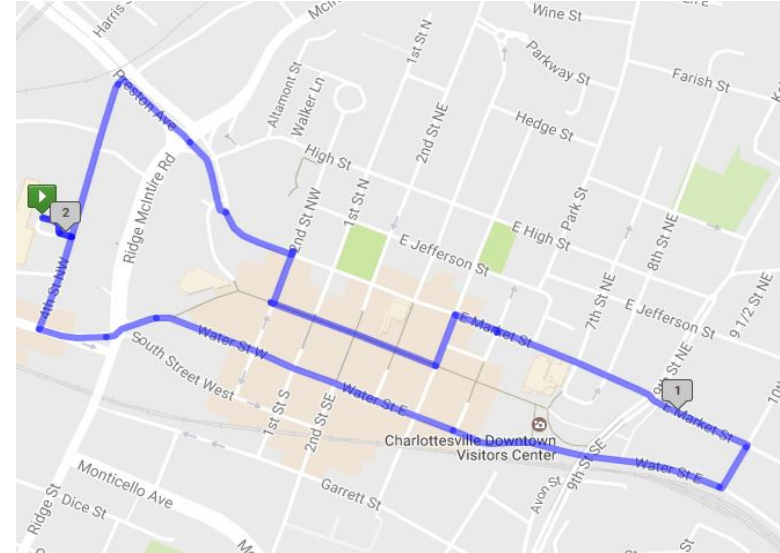

C'Ville Walks With Heart: Walk #5 - 2.0 miles

Jefferson School City Center

233 Fourth Street NW

- Take a right out of Jefferson School and onto 4th St. NW
- Turn left onto West Main St.
- Slight turn onto Water St. W towards the Downtown Mall
- Continue on Water Street towards 10th St. NE
- Turn left on 10th St. NE
- Turn left onto Market St.
- Turn left on 4th St. NE
- Turn right on Main St. and walk through the Downtown Mall
- Turn right on 2nd St. NW
- Turn left onto West Market Street
- Follow Market Street as it turns into Preston Ave.
- Turn left onto 4th St. NW
- Return to Jefferson School City Center (on your right)

In case of emergency, please call Noelle Voges at 813.309.2341.

C'Ville Walks With Heart: Walk #5 - 2.0 miles

Jefferson School City Center

233 Fourth Street NW

- Take a right out of Jefferson School and onto 4th St. NW
- Turn left onto West Main St.
- Slight turn onto Water St. W towards the Downtown Mall
- Continue on Water Street towards 10th St. NE
- Turn left on 10th St. NE
- Turn left onto Market St.
- Turn left on 4th St. NE
- Turn right on Main St. and walk through the Downtown Mall
- Turn right on 2nd St. NW
- Turn left onto West Market Street
- Follow Market Street as it turns into Preston Ave.
- Turn left onto 4th St. NW
- Return to Jefferson School City Center (on your right)