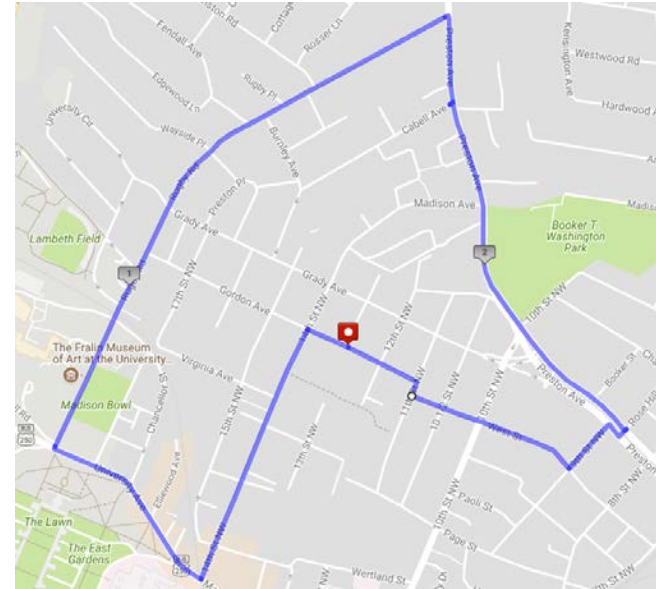

## C'Ville Walks With Heart: Walk #6- 2.5 miles

Venable Elementary School  
406 14<sup>th</sup> Street NW

- Turn left out of parking lot onto Gordon Avenue
- Turn left onto 14<sup>th</sup> Street
- Continue down the road until it dead ends, then turn right onto University Ave.
- Turn right onto Rugby Road
- At the dead end, turn right onto Preston Ave. (cross over Preston Avenue to remain on sidewalk)
- Using the crosswalk, turn right onto Rose Hill Drive over Preston Avenue.
- Turn right onto Preston Avenue and a quick left onto 9<sup>th</sup> Street NW
- Turn right onto West Street
- When road dead ends, turn right onto 11<sup>th</sup> St. NW
- Take first left onto Gordon Ave.
- Venable Elementary School will be on your left