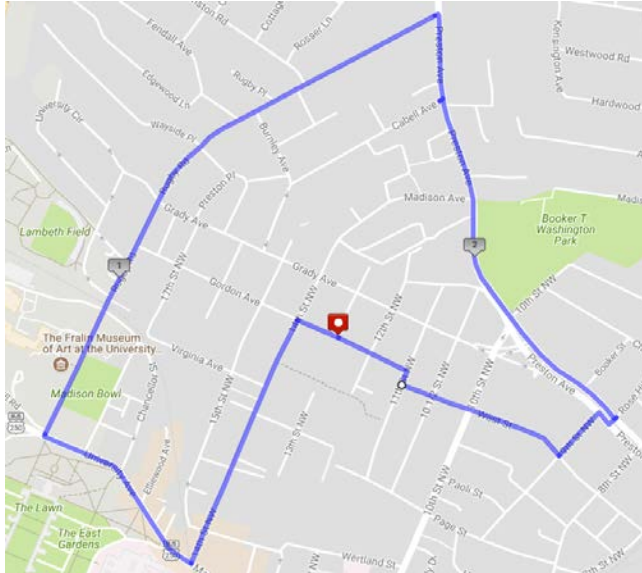

## C'Ville Walks With Heart: Walk #6- 2.5 miles

Venable Elementary School  
406 14<sup>th</sup> Street NW

- Turn left out of parking lot onto Gordon Avenue
- Turn left onto 14<sup>th</sup> Street
- Continue down the road until it dead ends, then turn right onto University Ave.
- Turn right onto Rugby Road
- At the dead end, turn right onto Preston Ave. (cross over Preston Avenue to remain on sidewalk)
- Using the crosswalk, turn right onto Rose Hill Drive over Preston Avenue.
- Turn right onto Preston Avenue and a quick left onto 9<sup>th</sup> Street NW
- Turn right onto West Street
- When road dead ends, turn right onto 11<sup>th</sup> St. NW
- Take first left onto Gordon Ave.
- Venable Elementary School will be on your left