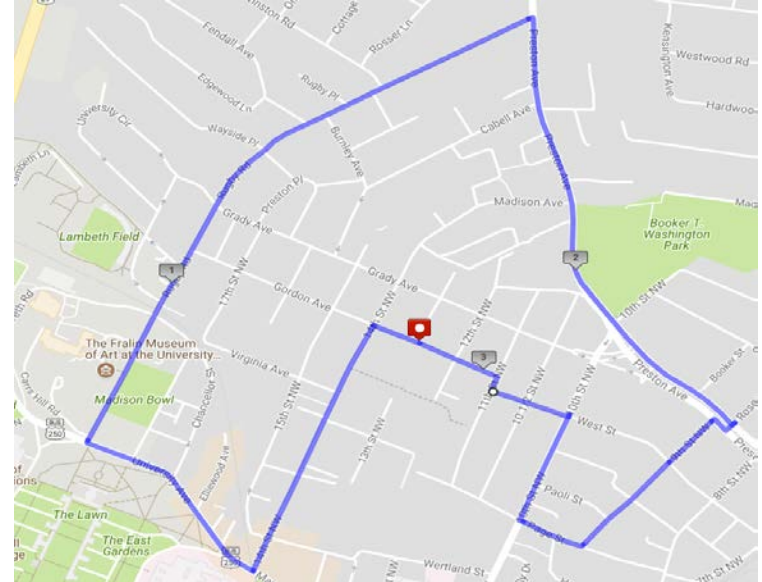

C'Ville Walks With Heart: EXTENDED Walk #6- 3.1 Miles

Venable School
406 14th Street NW

- Turn left out of parking lot onto Gordon Avenue
- Turn left onto 14th Street
- Continue down the road until it dead ends, then turn right onto University Ave.
- Turn right onto Rugby Road
- At the dead end, turn right onto Preston Ave. (cross over Preston Avenue to remain on sidewalk)
- Turn right onto Preston Avenue and a quick left onto 9th Street NW
- Turn right onto Page St.
- Turn right onto 10th St. NW
- Turn left onto West St.
- When road dead ends, turn right onto 11th St. NW
- Take first left onto Gordon Ave.
- Venable Elementary School will be on your left

In case of emergency, please call Susan at: 434-806-7540