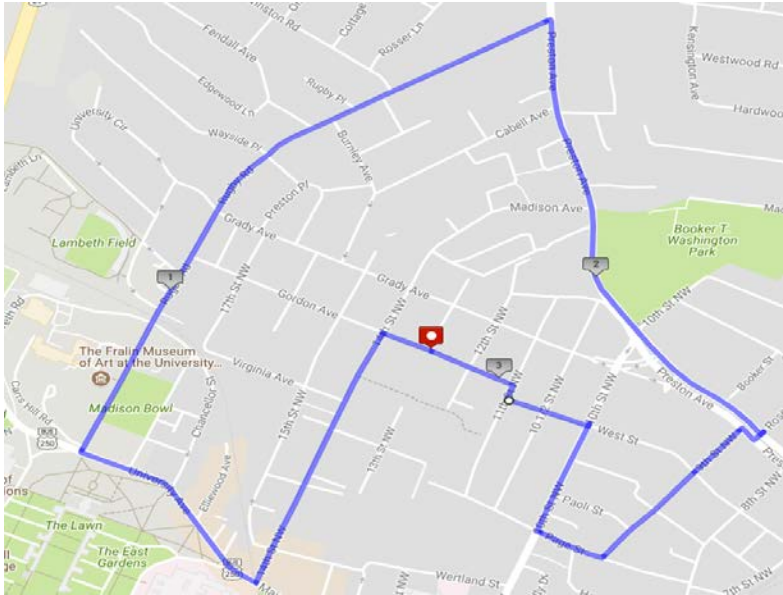

C'Ville Walks With Heart: EXTENDED Walk #6- 3.1 Miles

Venable School
406 14th Street NW

- Turn left out of parking lot onto Gordon Avenue
- Turn left onto 14th Street
- Continue down the road until it dead ends, then turn right onto University Ave.
- Turn right onto Rugby Road
- At the dead end, turn right onto Preston Ave. (cross over Preston Avenue to remain on sidewalk)
- Turn right onto Preston Avenue and a quick left onto 9th Street NW
- Turn right onto Page St.
- Turn right onto 10th St. NW
- Turn left onto West St.
- When road dead ends, turn right onto 11th St. NW
- Take first left onto Gordon Ave.
- Venable Elementary School will be on your left

In case of emergency, please call Susan at: 434-806-7540