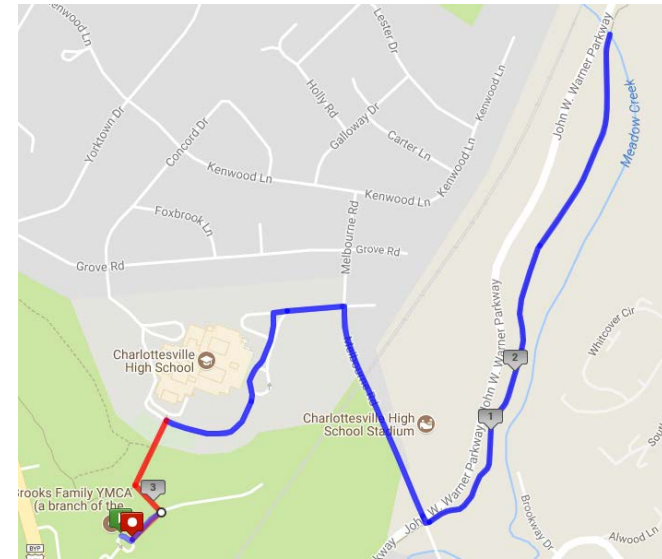

C'Ville Walks with Heart: 2.75 miles

Brooks Family YMCA

- From the YMCA, turn left towards the shelter and continue onto the McIntire/CHS Connector Trail.
- At the end of the connector trail and before the stairs, turn right and walk along the side of Charlotteville High School.
- Walk out of the Charlotteville High School parking lot and towards Melbourne Road.
- Take a right onto Melbourne Road.
- At the light, turn left onto John W. Warner Parkway.
- Continue on the Parkway trail until you come to a bridge.
- Turn around after crossing the bridge.
- Return to the YMCA the same way you came.

In case of emergency, please call the YMCA at: 434.974.9622.

C'Ville Walks With Heart: 2.75 miles

Brooks Family YMCA

- From the YMCA, turn left towards the shelter and continue onto the McIntire/CHS Connector Trail.
- At the end of the connector trail and before the stairs, turn right and walk along the side of Charlotteville High School.
- Walk out of the Charlotteville High School parking lot and towards Melbourne Road.
- Take a right onto Melbourne Road.
- At the light, turn left onto John W. Warner Parkway.
- Continue on the Parkway trail until you come to a bridge.
- Turn around after crossing the bridge.
- Return to the YMCA the same way you came.

In case of emergency, please call the YMCA at: 434.974.9622.

C'Ville Walks with Heart: 4.0 miles

Brooks Family YMCA

- From the YMCA, turn left towards the shelter and continue onto the McIntire/CHS Connector Trail.
- At the end of the connector trail and before the stairs, turn right and walk along the side of Charlottesville High School.
- Walk out of the Charlottesville High School parking lot and towards Melbourne Road.
- Take a right onto Melbourne Road.
- At the light, turn left onto John W. Warner Parkway.
- Continue on the Parkway trail past the Meadow Creek.
- Turn around when you reach the stoplight at Rio Road.
- Return to the YMCA the same way you came.