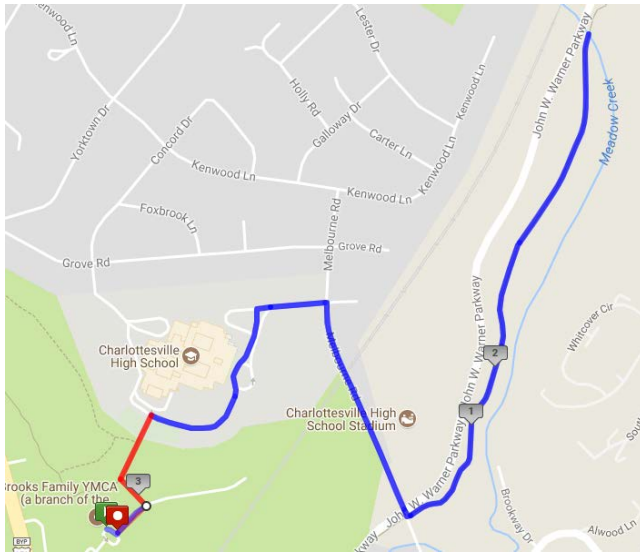

C'Ville Walks with Heart: 2.75 miles

Brooks Family YMCA

- From the YMCA, turn left towards the shelter and continue onto the McIntire/CHS Connector Trail.
- At the end of the connector trail and before the stairs, turn right and walk along the side of Charlotteville High School.
- Walk out of the Charlotteville High School parking lot and towards Melbourne Road.
- Take a right onto Melbourne Road.
- At the light, turn left onto John W. Warner Parkway.
- Continue on the Parkway trail until you come to a bridge.
- Turn around after crossing the bridge.
- Return to the YMCA the same way you came.

In case of emergency, please call the YMCA at: 434.974.9622.

C'Ville Walks With Heart: 2.75 miles

Brooks Family YMCA

- From the YMCA, turn left towards the shelter and continue onto the McIntire/CHS Connector Trail.
- At the end of the connector trail and before the stairs, turn right and walk along the side of Charlotteville High School.
- Walk out of the Charlotteville High School parking lot and towards Melbourne Road.
- Take a right onto Melbourne Road.
- At the light, turn left onto John W. Warner Parkway.
- Continue on the Parkway trail until you come to a bridge.
- Turn around after crossing the bridge.
- Return to the YMCA the same way you came.

In case of emergency, please call the YMCA at: 434.974.9622.

C'Ville Walks with Heart: 4.0 miles

Brooks Family YMCA

- From the YMCA, turn left towards the shelter and continue onto the McIntire/CHS Connector Trail.
- At the end of the connector trail and before the stairs, turn right and walk along the side of Charlottesville High School.
- Walk out of the Charlottesville High School parking lot and towards Melbourne Road.
- Take a right onto Melbourne Road.
- At the light, turn left onto John W. Warner Parkway.
- Continue on the Parkway trail past the Meadow Creek.
- Turn around when you reach the stoplight at Rio Road.
- Return to the YMCA the same way you came.