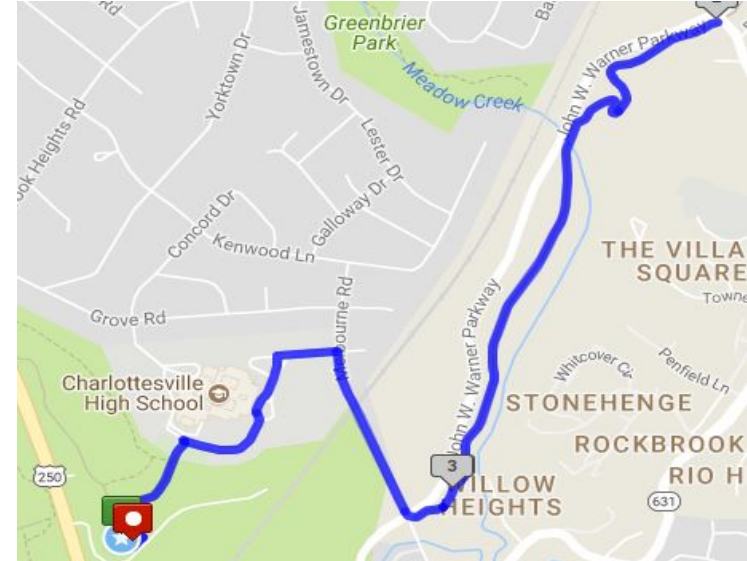

C'Ville Walks with Heart: 4.0 miles

Brooks Family YMCA

- From the YMCA, turn left towards the shelter and continue onto the McIntire/CHS Connector Trail.
- At the end of the connector trail and before the stairs, turn right and walk along the side of Charlottesville High School.
- Walk out of the Charlottesville High School parking lot and towards Melbourne Road.
- Take a right onto Melbourne Road.
- At the light, turn left onto John W. Warner Parkway.
- Continue on the Parkway trail past the Meadow Creek.
- Turn around when you reach the stoplight at Rio Road.
- Return to the YMCA the same way you came.

In case of emergency, please call the YMCA at: 434.974.9622.