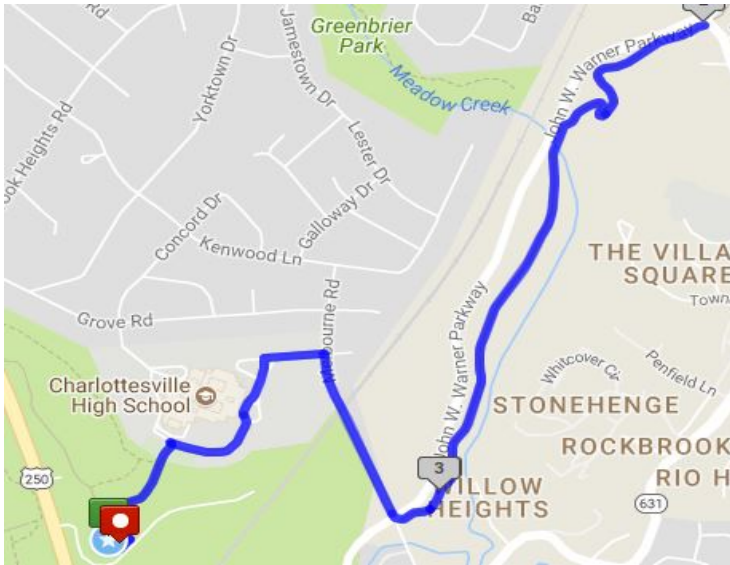

C'Ville Walks with Heart: 2.75 miles

Brooks Family YMCA

- From the YMCA, turn left towards the shelter and continue onto the McIntire/CHS Connector Trail.
- At the end of the connector trail and before the stairs, turn right and walk along the side of Charlotteville High School.
- Walk out of the Charlotteville High School parking lot and towards Melbourne Road.
- Take a right onto Melbourne Road.
- At the light, turn left onto John W. Warner Parkway.
- Continue on the Parkway trail until you come to a bridge.
- Turn around after crossing the bridge.
- Return to the YMCA the same way you came.

In case of emergency, please call the YMCA at: 434.974.9622.

C'Ville Walks With Heart: 2.75 miles

Brooks Family YMCA

- From the YMCA, turn left towards the shelter and continue onto the McIntire/CHS Connector Trail.
- At the end of the connector trail and before the stairs, turn right and walk along the side of Charlotteville High School.
- Walk out of the Charlotteville High School parking lot and towards Melbourne Road.
- Take a right onto Melbourne Road.
- At the light, turn left onto John W. Warner Parkway.
- Continue on the Parkway trail until you come to a bridge.
- Turn around after crossing the bridge.
- Return to the YMCA the same way you came.

In case of emergency, please call the YMCA at: 434.974.9622.

C'Ville Walks with Heart: 4.0 miles

Brooks Family YMCA

- From the YMCA, turn left towards the shelter and continue onto the McIntire/CHS Connector Trail.
- At the end of the connector trail and before the stairs, turn right and walk along the side of Charlottesville High School.
- Walk out of the Charlottesville High School parking lot and towards Melbourne Road.
- Take a right onto Melbourne Road.
- At the light, turn left onto John W. Warner Parkway.
- Continue on the Parkway trail past the Meadow Creek.
- Turn around when you reach the stoplight at Rio Road.
- Return to the YMCA the same way you came.