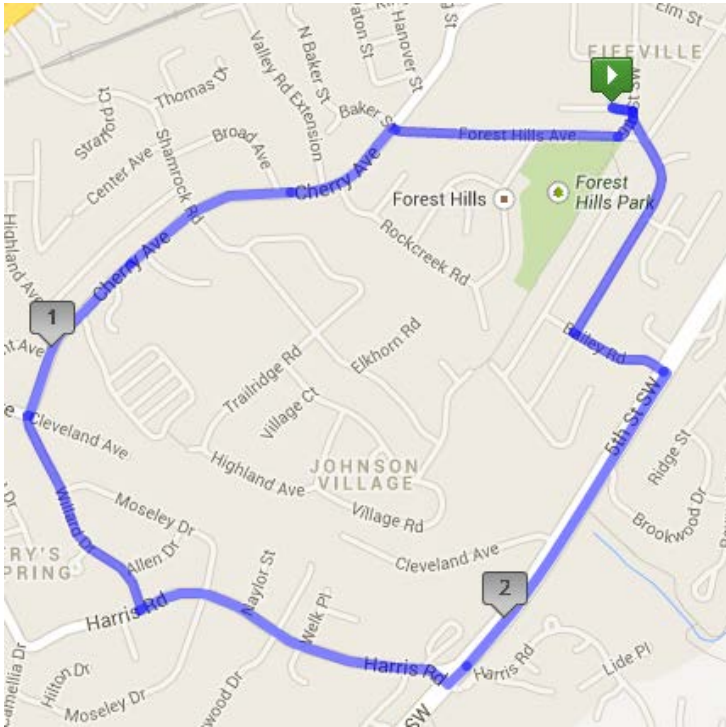

## C'Ville Walks With Heart: Walk #7- 2.75 miles

Buford Middle School  
1000 Cherry Avenue

- From Buford Middle School, turn right onto 9<sup>th</sup> St. SW
- Quick right turn onto Forest Hills Ave
- Take Forest Hills Ave towards Cherry Ave
- Left onto Cherry Ave [stay on left side of sidewalk]
- At 4-way stop sign, cross intersection of Cherry/Cleveland/Willard and continue straight onto Willard Dr.
- At the dead end, turn left onto Harris Road
- Left onto 5<sup>th</sup> St SW [stay on left side of sidewalk]
- Left onto Bailey Road
- Right onto Prospect Ave. Buford Middle School will be straight ahead after walking past the stop sign.

## C'Ville Walks With Heart: Walk #7- 2.75 miles

Buford Middle School  
1000 Cherry Avenue

- From Buford Middle School, turn right onto 9<sup>th</sup> St. SW
- Turn right turn onto Forest Hills Ave
- Take Forest Hills Ave towards Cherry Ave
- Left onto Cherry Ave [stay on left side of sidewalk]
- At 4-way stop sign, cross intersection of Cherry/Cleveland/Willard and continue straight onto Willard Dr.
- At the dead end, turn left onto Harris Road
- Left onto 5<sup>th</sup> St SW [stay on left side of sidewalk]
- Left onto Bailey Road
- Right onto Prospect Ave. Buford Middle School will be straight ahead after walking past the stop sign.

## C'Ville Walks With Heart: EXTENDED Walk #7- 3.5 miles

Buford Middle School  
1000 Cherry Avenue

- From Buford Middle School, turn right onto 9<sup>th</sup> St. SW
- Quick right turn onto Forest Hills Ave
- Take Forest Hills Ave towards Cherry Ave
- Left onto Cherry Ave [stay on left side of sidewalk]
- At 4-way stop sign, cross intersection of Cherry/Cleveland/Willard and continue straight onto Willard Dr.
- At the dead end, turn left onto Harris Road
- Left onto 5<sup>th</sup> St SW [stay on left side of sidewalk]
- Left onto Cherry Ave
- Left onto 9<sup>th</sup> St. SW
- Buford Middle School will be on your right