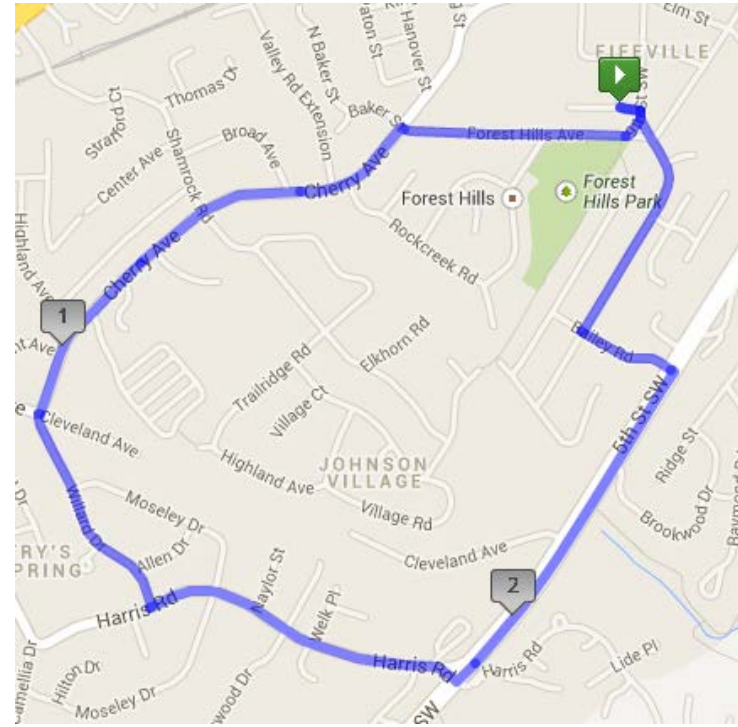

## C'Ville Walks With Heart: Walk #7- 2.75 miles

Buford Middle School  
1000 Cherry Avenue

- From Buford Middle School, turn right onto 9<sup>th</sup> St. SW
- Quick right turn onto Forest Hills Ave
- Take Forest Hills Ave towards Cherry Ave
- Left onto Cherry Ave [stay on left side of sidewalk]
- At 4-way stop sign, cross intersection of Cherry/Cleveland/Willard and continue straight onto Willard Dr.
- At the dead end, turn left onto Harris Road
- Left onto 5<sup>th</sup> St SW [stay on left side of sidewalk]
- Left onto Bailey Road
- Right onto Prospect Ave. Buford Middle School will be straight ahead after walking past the stop sign.

## C'Ville Walks With Heart: Walk #7- 2.75 miles

Buford Middle School  
1000 Cherry Avenue

- From Buford Middle School, turn right onto 9<sup>th</sup> St. SW
- Turn right turn onto Forest Hills Ave
- Take Forest Hills Ave towards Cherry Ave
- Left onto Cherry Ave [stay on left side of sidewalk]
- At 4-way stop sign, cross intersection of Cherry/Cleveland/Willard and continue straight onto Willard Dr.
- At the dead end, turn left onto Harris Road
- Left onto 5<sup>th</sup> St SW [stay on left side of sidewalk]
- Left onto Bailey Road
- Right onto Prospect Ave. Buford Middle School will be straight ahead after walking past the stop sign.

## C'Ville Walks With Heart: EXTENDED Walk #7- 3.5 miles

Buford Middle School  
1000 Cherry Avenue

- From Buford Middle School, turn right onto 9<sup>th</sup> St. SW
- Quick right turn onto Forest Hills Ave
- Take Forest Hills Ave towards Cherry Ave
- Left onto Cherry Ave [stay on left side of sidewalk]
- At 4-way stop sign, cross intersection of Cherry/Cleveland/Willard and continue straight onto Willard Dr.
- At the dead end, turn left onto Harris Road
- Left onto 5<sup>th</sup> St SW [stay on left side of sidewalk]
- Left onto Cherry Ave
- Left onto 9<sup>th</sup> St. SW
- Buford Middle School will be on your right