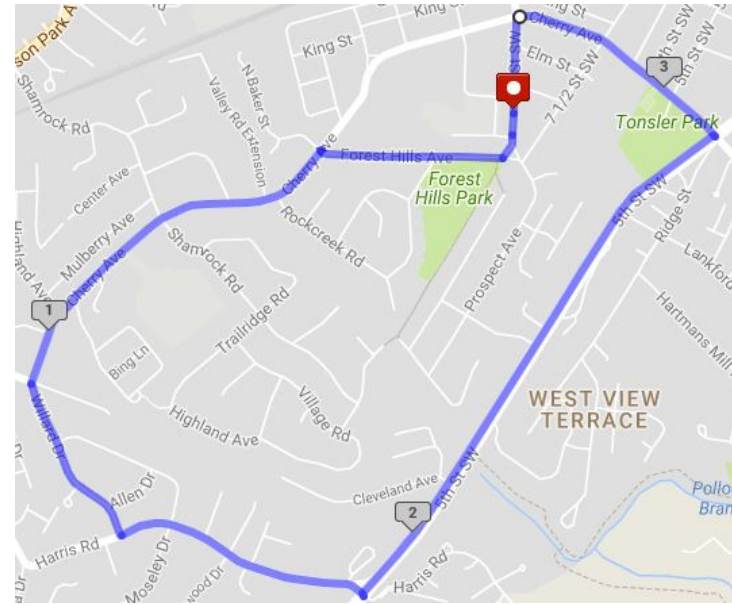

C'Ville Walks With Heart: EXTENDED Walk #7- 3.5 miles

Buford Middle School
1000 Cherry Avenue

- From Buford Middle School, turn right onto 9th St. SW
- Quick right turn onto Forest Hills Ave
- Take Forest Hills Ave towards Cherry Ave
- Left onto Cherry Ave [stay on left side of sidewalk]
- At 4-way stop sign, cross intersection of Cherry/Cleveland/Willard and continue straight onto Willard Dr.
- At the dead end, turn left onto Harris Road
- Left onto 5th St SW [stay on left side of sidewalk]
- Left onto Cherry Ave
- Left onto 9th St. SW
- Buford Middle School will be on your right

In case of emergency, please call Noelle Voges at 813-309-2341.