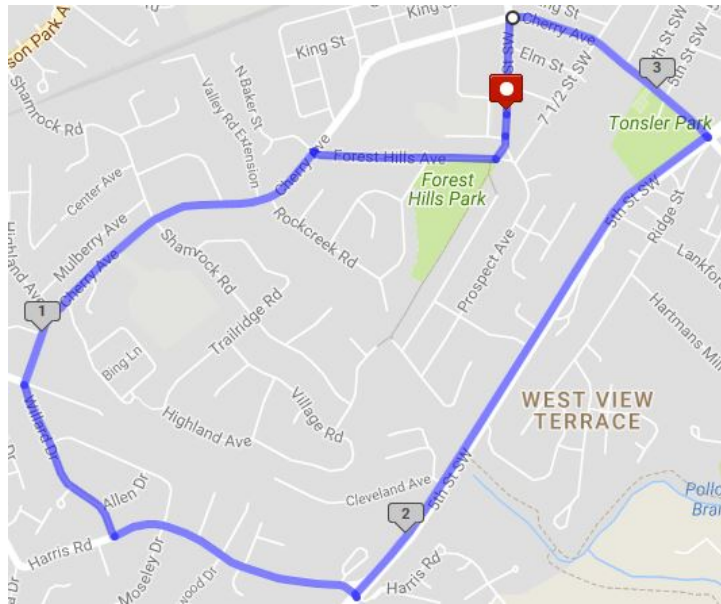

## C'Ville Walks With Heart: Walk #7- 2.75 miles

Buford Middle School  
1000 Cherry Avenue

- From Buford Middle School, turn right onto 9<sup>th</sup> St. SW
- Quick right turn onto Forest Hills Ave
- Take Forest Hills Ave towards Cherry Ave
- Left onto Cherry Ave [stay on left side of sidewalk]
- At 4-way stop sign, cross intersection of Cherry/Cleveland/Willard and continue straight onto Willard Dr.
- At the dead end, turn left onto Harris Road
- Left onto 5<sup>th</sup> St SW [stay on left side of sidewalk]
- Left onto Bailey Road
- Right onto Prospect Ave. Buford Middle School will be straight ahead after walking past the stop sign.

## C'Ville Walks With Heart: Walk #7- 2.75 miles

Buford Middle School  
1000 Cherry Avenue

- From Buford Middle School, turn right onto 9<sup>th</sup> St. SW
- Turn right turn onto Forest Hills Ave
- Take Forest Hills Ave towards Cherry Ave
- Left onto Cherry Ave [stay on left side of sidewalk]
- At 4-way stop sign, cross intersection of Cherry/Cleveland/Willard and continue straight onto Willard Dr.
- At the dead end, turn left onto Harris Road
- Left onto 5<sup>th</sup> St SW [stay on left side of sidewalk]
- Left onto Bailey Road
- Right onto Prospect Ave. Buford Middle School will be straight ahead after walking past the stop sign.

## C'Ville Walks With Heart: EXTENDED Walk #7- 3.5 miles

Buford Middle School  
1000 Cherry Avenue

- From Buford Middle School, turn right onto 9<sup>th</sup> St. SW
- Quick right turn onto Forest Hills Ave
- Take Forest Hills Ave towards Cherry Ave
- Left onto Cherry Ave [stay on left side of sidewalk]
- At 4-way stop sign, cross intersection of Cherry/Cleveland/Willard and continue straight onto Willard Dr.
- At the dead end, turn left onto Harris Road
- Left onto 5<sup>th</sup> St SW [stay on left side of sidewalk]
- Left onto Cherry Ave
- Left onto 9<sup>th</sup> St. SW
- Buford Middle School will be on your right