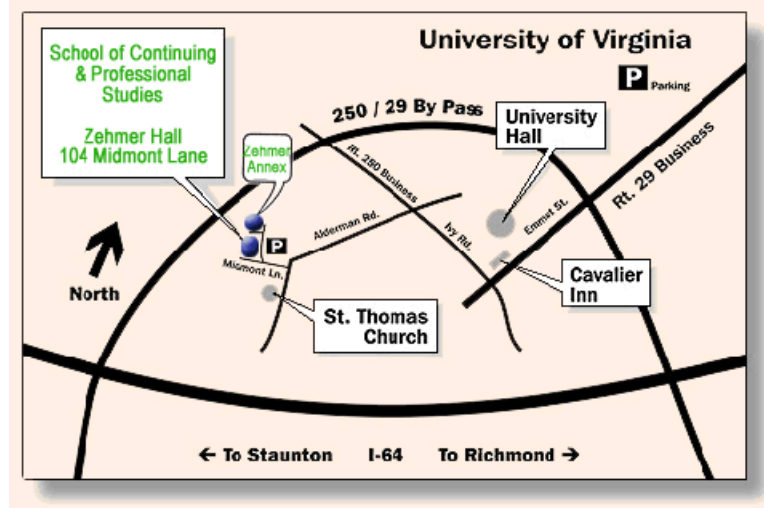

Directions to Zehmer Hall Conference Center from I-64

From the east, west, and south: From I-64, take exit 118-B north onto Route 29 and the 250 bypass. Take the very next exit which is 29N Business (there are Charlottesville and Hospital signs here as well). Exit right onto Fontaine Avenue and proceed to the first stop light. Turn left onto Maury Avenue/Alderman Road. Proceed past the stadium through the intersection with McCormick Road, and past the St. Thomas Aquinas Church on your left (large seated figure of Aquinas in front). Take the first left immediately past the Church onto Midmont Lane and follow it around to the right. Zehmer Hall is the first building with the large parking lot in front.

Additional directions to Zehmer Hall Conference Center

From North of Charlottesville: Take Route 29 Business South. Turn Right at 250 Business (West), Ivy Road. At the second traffic signal, turn left on Alderman Road. Travel 1/2 mile and turn right on Midmont Lane just before St. Thomas Aquinas Church.

From South of Charlottesville: Take the 29 North bypass to Route 250 East exit (Ivy Road). After 1 mile, at the second traffic signal, turn right on Alderman Road. Travel 1/2 mile and turn right on Midmont Lane just before St. Thomas Aquinas Church.

From East of Charlottesville: From I-64, take the first Charlottesville exit (Route 250 West). Continue on 250 bypass to Route 29 Business South, Emmet Street. Turn Right at 250 Business (West), Ivy Road. At the first traffic signal, turn left on Alderman Road. Travel 1/2 mile and turn right on Midmont Lane just before St. Thomas Aquinas Church.