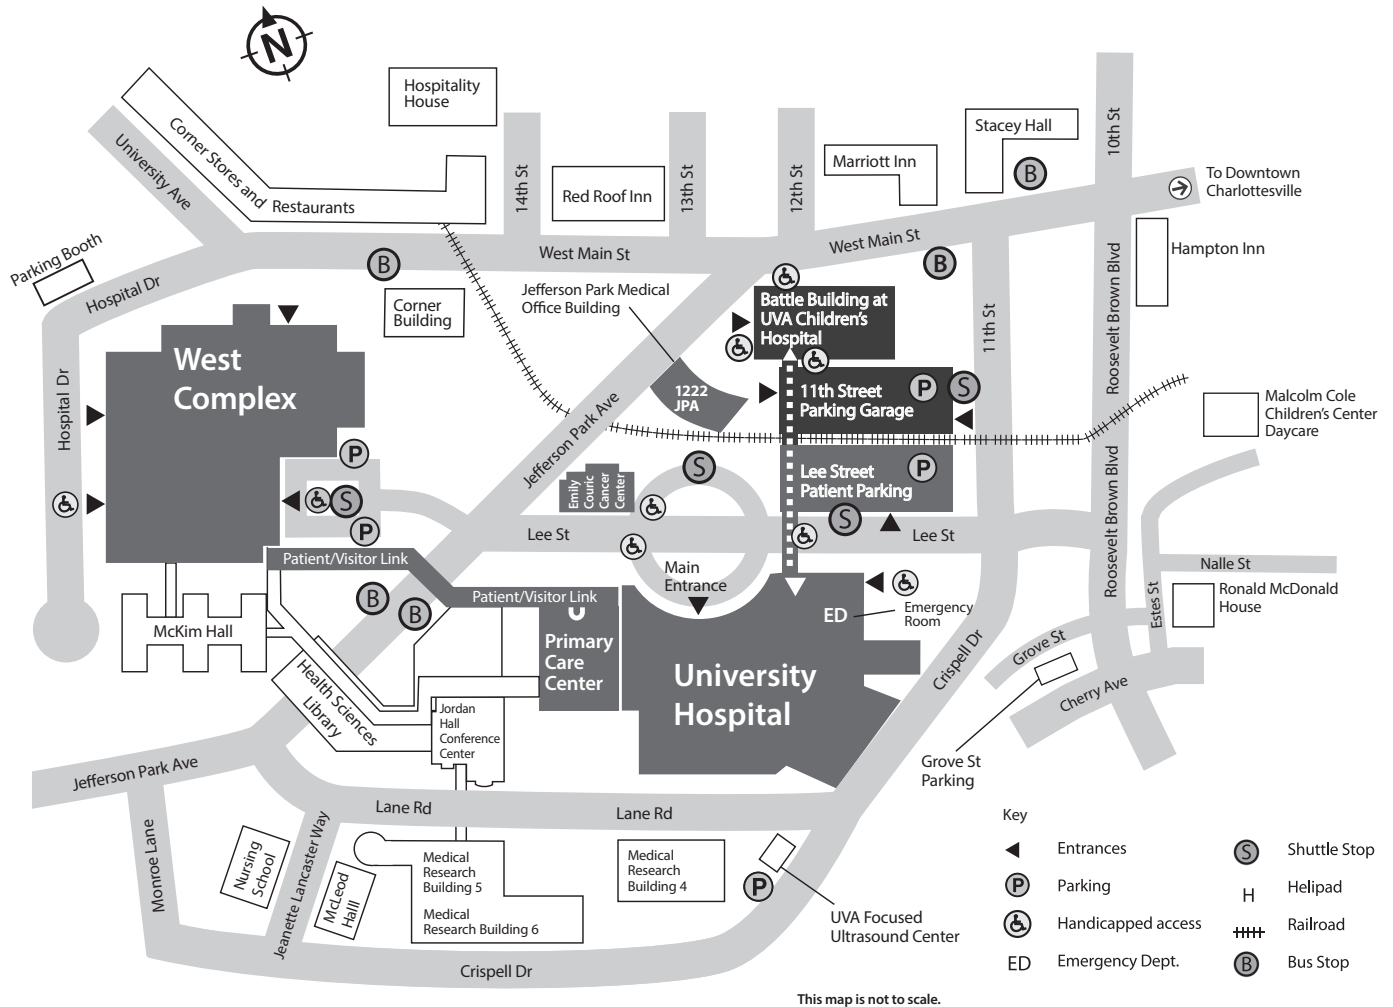

Parking for the Battle Building at UVA Children's Hospital

◀	Entrances	Ⓢ	Shuttle Stop
Ⓟ	Parking	H	Helipad
♿	Handicapped access	⚓	Railroad
ED	Emergency Dept.	Ⓟ	Bus Stop

Parking for the Battle Building at UVA Children's Hospital

Parking is always free for patients and visitors.

Parking for the Battle Building is in the 11th St. Garage.

The entrance to the Battle Building is on Level C.