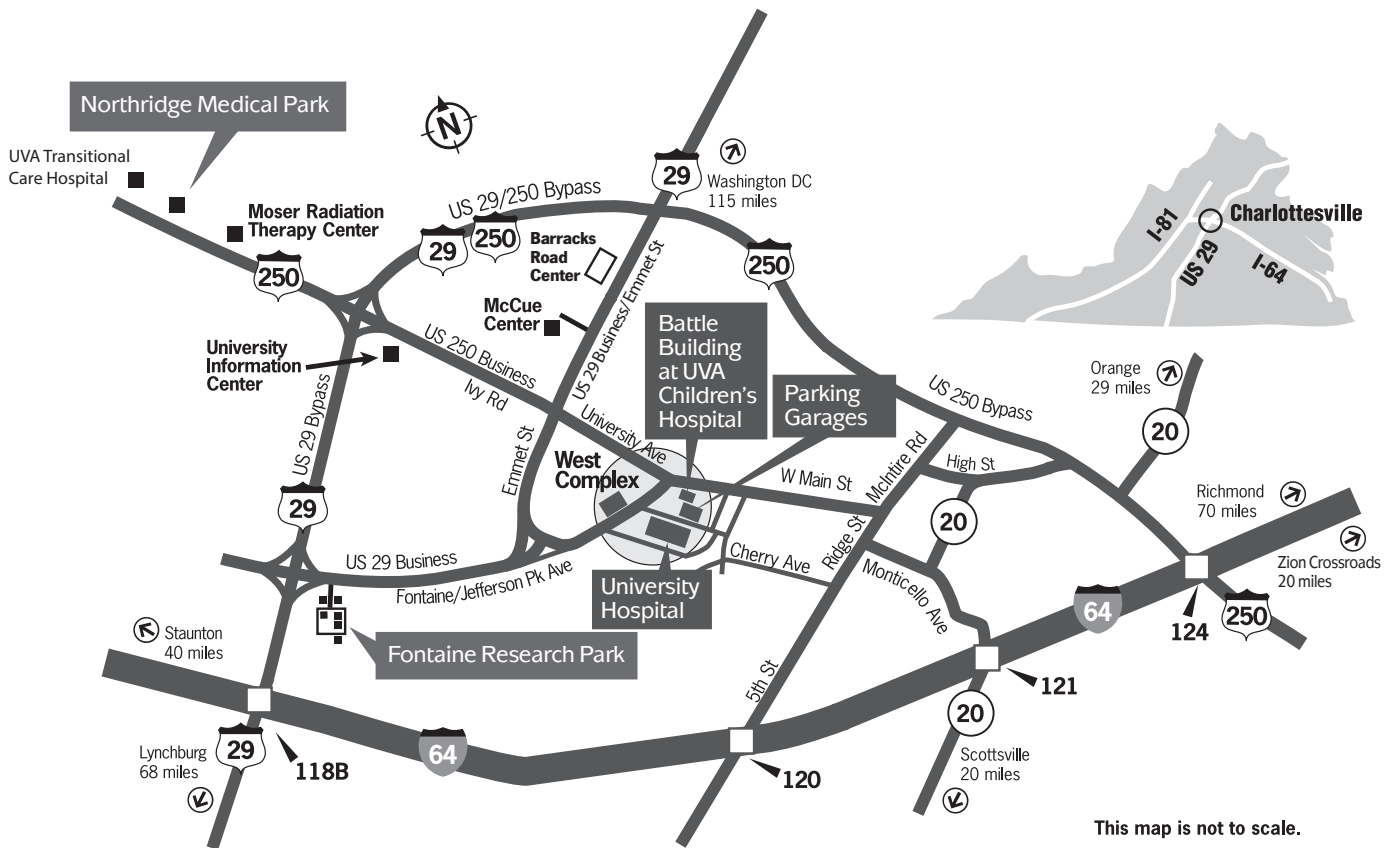

Directions to UVA Children's Hospital and 11th St. Garage

From the north | Via U.S. 29

Continue straight on U.S. 29, which becomes Emmet St.
 Turn left on University Ave.
 Follow University Ave., which becomes West Main St.
 Turn right onto 11th St.
 Turn right into 11th St. Garage.

From the south | Via U.S. 29

Take the U.S. 29 Business exit just past the I-64 interchange.
 At the end of the ramp, turn right onto Fontaine Ave.
 Fontaine becomes Jefferson Park Ave.
 Bear right to continue on Jefferson Park Ave.
 Continue past Lee St.
 Turn right into driveway at 1222 Jefferson Park Ave. and proceed into parking garage.

From the east | Via I-64

Take Exit 118B (U.S. 29).
 Take the U.S. 29 Business exit just past the I-64 interchange.
 At the end of the ramp, turn right onto Fontaine Ave.
 Fontaine becomes Jefferson Park Ave.
 Bear right to continue on Jefferson Park Ave.
 Continue past Lee St.
 Turn right into driveway at 1222 Jefferson Park Ave. and proceed into parking garage.

From the west | Via I-64

Take Exit 118B (U.S. 29).
 Take the U.S. 29 Business exit just past the I-64 interchange.
 At the end of the ramp, turn right onto Fontaine Ave.
 Fontaine becomes Jefferson Park Ave.
 Bear right to continue on Jefferson Park Ave.
 Continue past Lee St.
 Turn right into driveway at 1222 Jefferson Park Ave. and proceed into parking garage.