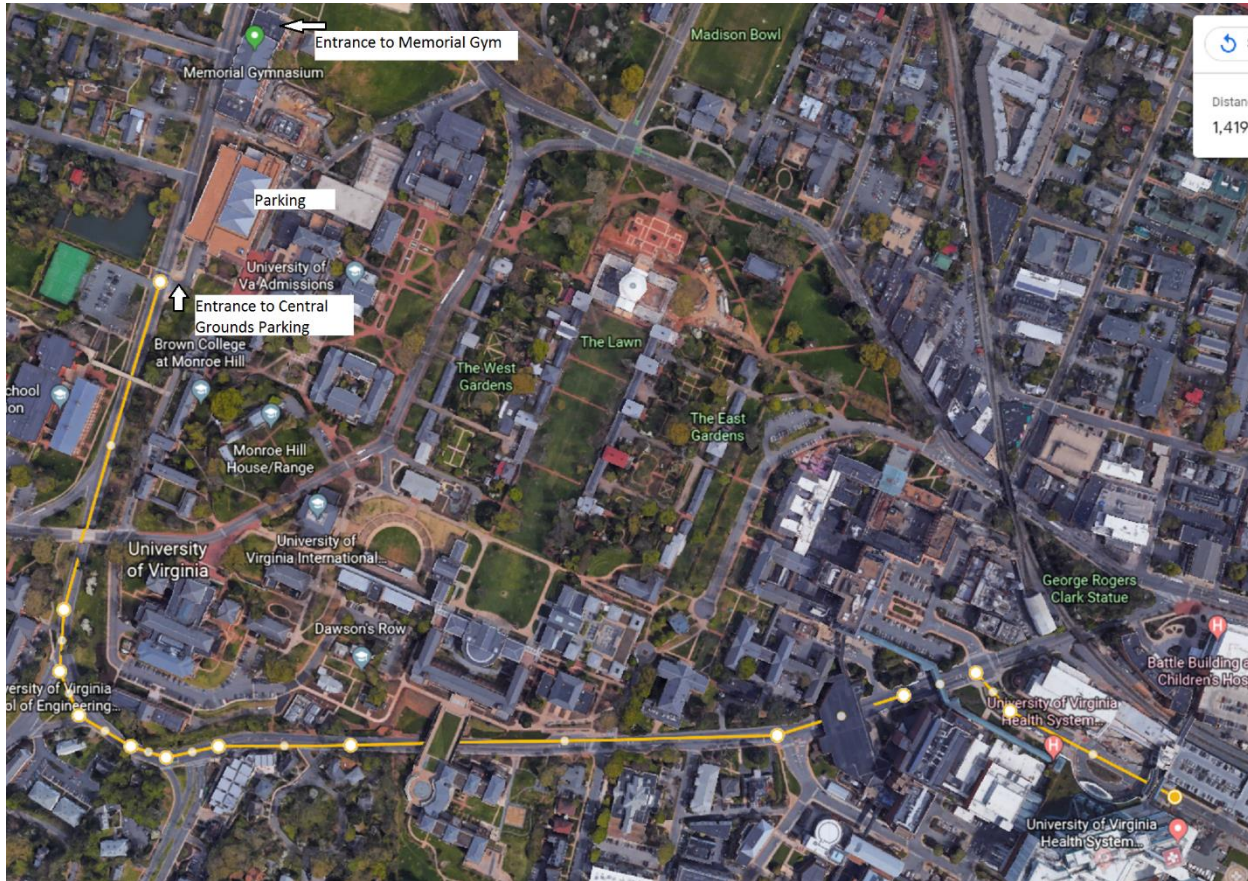

Direction and map to Memorial Gym from Lee Street parking

Address - 210 Emmet St. S, Charlottesville, VA 22903

Parking is in the Central Grounds parking garage, located at 400 Emmet St S. Charlottesville.

.8 mile from the Lee Street garage

Right turn when exiting Medical Center Parking Garage

Left turn at stop light onto Jefferson Park Avenue

Travel through 3 stop lights

Central Grounds parking is on the Right

400 Emmet Street South

You will need the parking code and your license plate number to park in the building.

The entrance to the gym is on the opposite side of the parking building, on the side close to the tennis courts.

DXA is located in the Memorial Gym, room 212